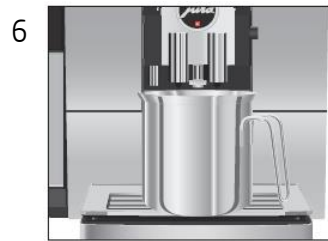

»Empty coffee grounds container (清空粉渣盒)«

»Press Rotary Switch (按旋轉按鈕)«

»Machine is being cleaned (咖啡機正在進行清洗)«
»Add cleaning tablet (加入清洗藥片)«

»Machine is being cleaned (咖啡機正在進行清洗)«
»Empty coffee grounds container (清空粉渣盒)«
重覆步驟3-4