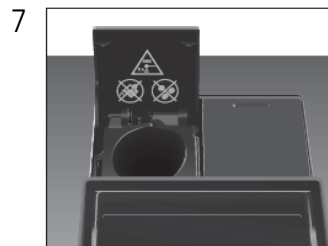

»Empty coffee grounds container (清空粉渣盒)«

»Press Rotary Switch (按旋轉按鈕)«

»Machine is being cleaned (咖啡機正在進行清洗)«
»Add cleaning tablet (加入清洗藥片)«

»Machine is being cleaned (咖啡機正在進行清洗)«
»Empty coffee grounds container (清空粉渣盒)«
重覆步驟3-4