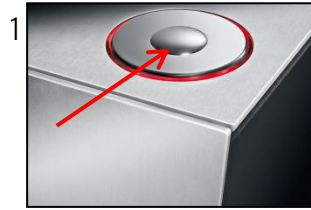

此快速參考指南並不代替《Z6 (2019)使用說明書》。請確保閣下首先讀畢與留意有關的安全資訊及提示，以免發生意外。

»屏幕顯示«

清潔咖啡機提示：

»Clean machine(清洗咖啡機)«
按旋轉按鈕